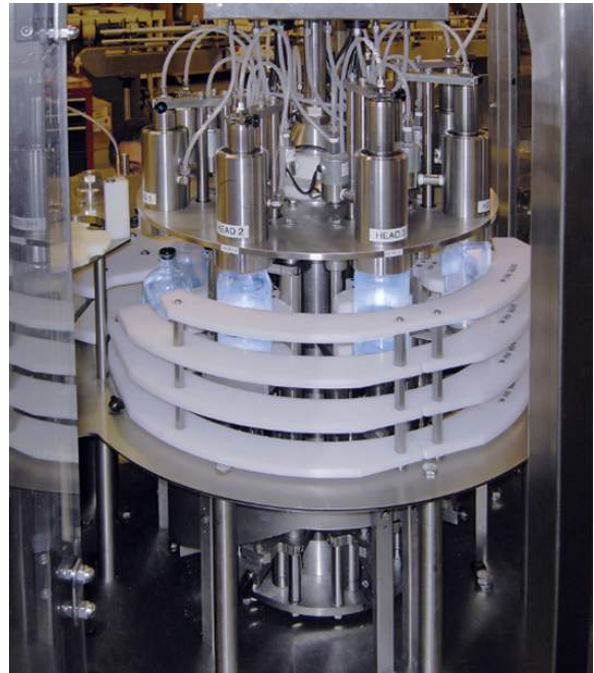

Rotary Plugger/Stopper

General Overview

- Rates up to 250 per minute
- Servo driven, controlled
- Rates up to 250 per minute
- Servo driven cap torquing
- Easy changeovers

Unique Performance. Undeniable Quality. Unrivaled Support.
Go Further, Do More with Filamatic.