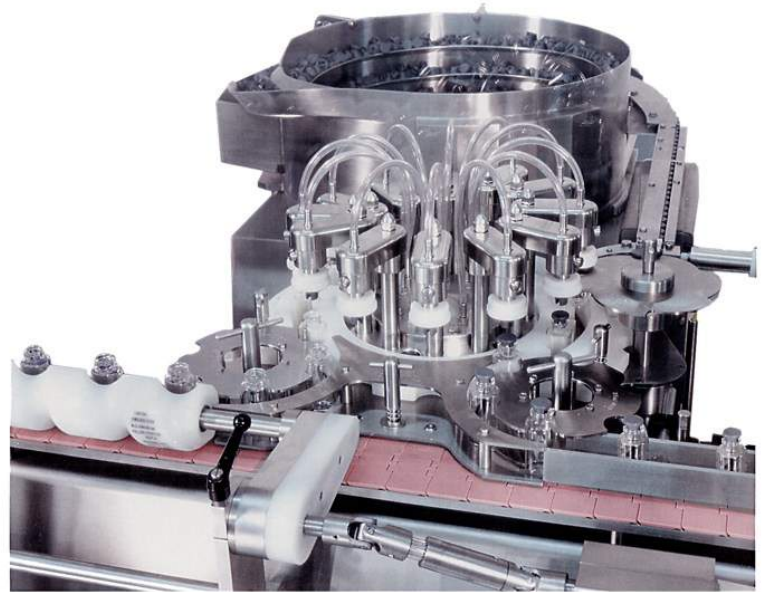

Rotary Plugger/Capper

General Overview

- High speed servo controlled
- 4-10 chuck style capping heads
- Stainless steel construction
- Rates up to 200 per minute
- Servo driven cap torquing

Unique Performance. Undeniable Quality. Unrivaled Support.
Go Further, Do More with Filamatic.